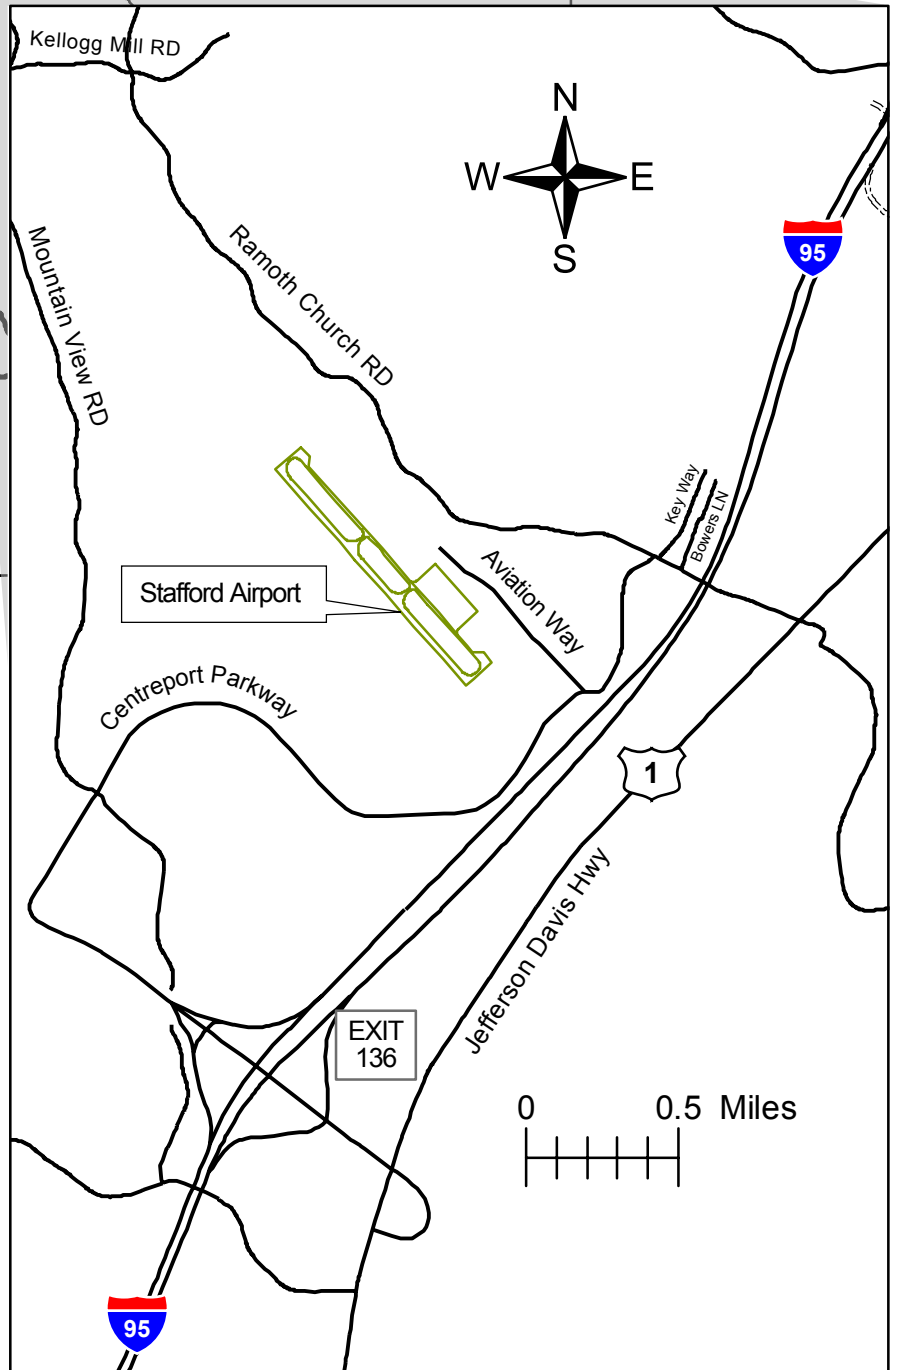

# Directions to Stafford Regional Airport

## From North

- Take I-95 South to Exit 136
- Turn right at the stoplight on Centreport Parkway (Go 3.4 miles)
- Turn left on Aviation Way

## From South

- Travel north on I-95 to Exit 136
- Turn left at the stoplight on Centreport Parkway (Go 3.7 miles)
- Turn left on Aviation Way